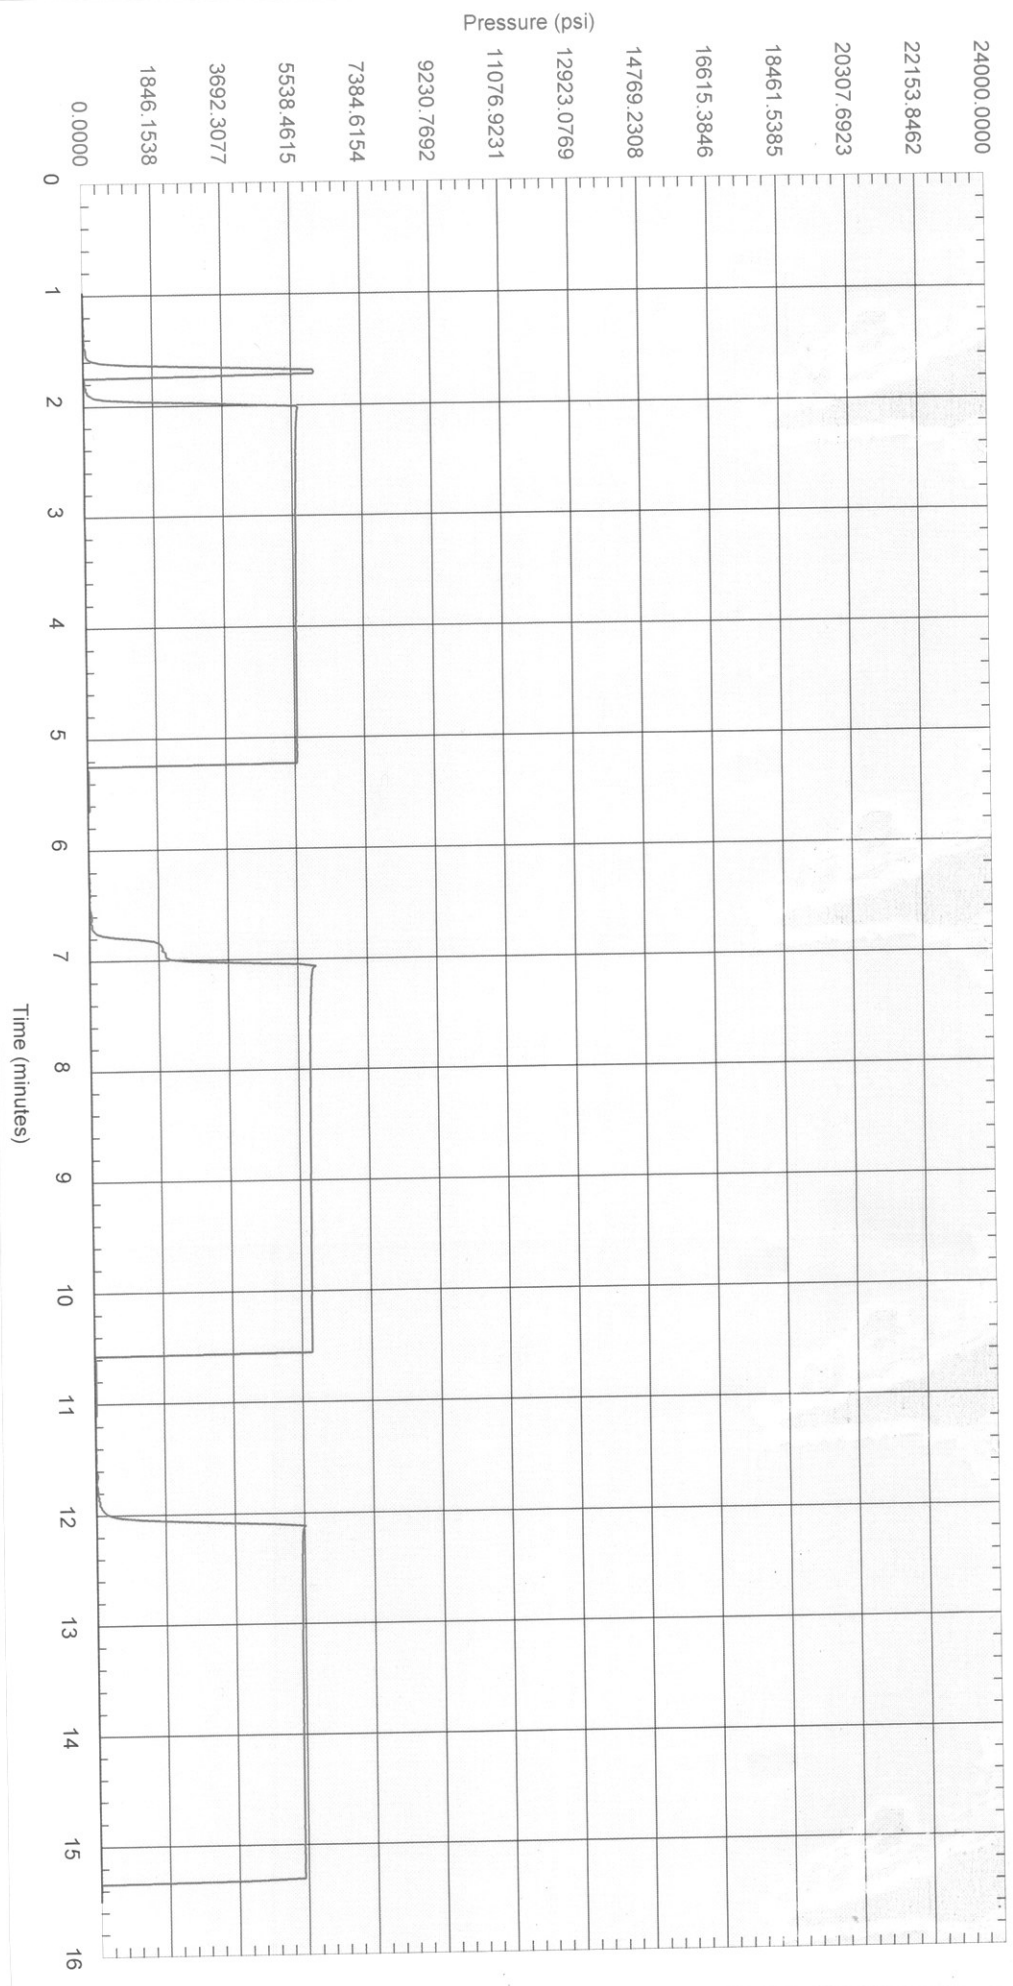

== since 1988 ==

Caliber Energy Systems  
W/O# 90674  
2 3/8 Eue D-Valve Safety IBOP, Nace  
S/N# 1 CER-0420 S/N# 2 D2306TSC-381

Date: March 30, 2016 09:44:00 AM  
Recorded By: Jason  
Box-Pin-Shell.