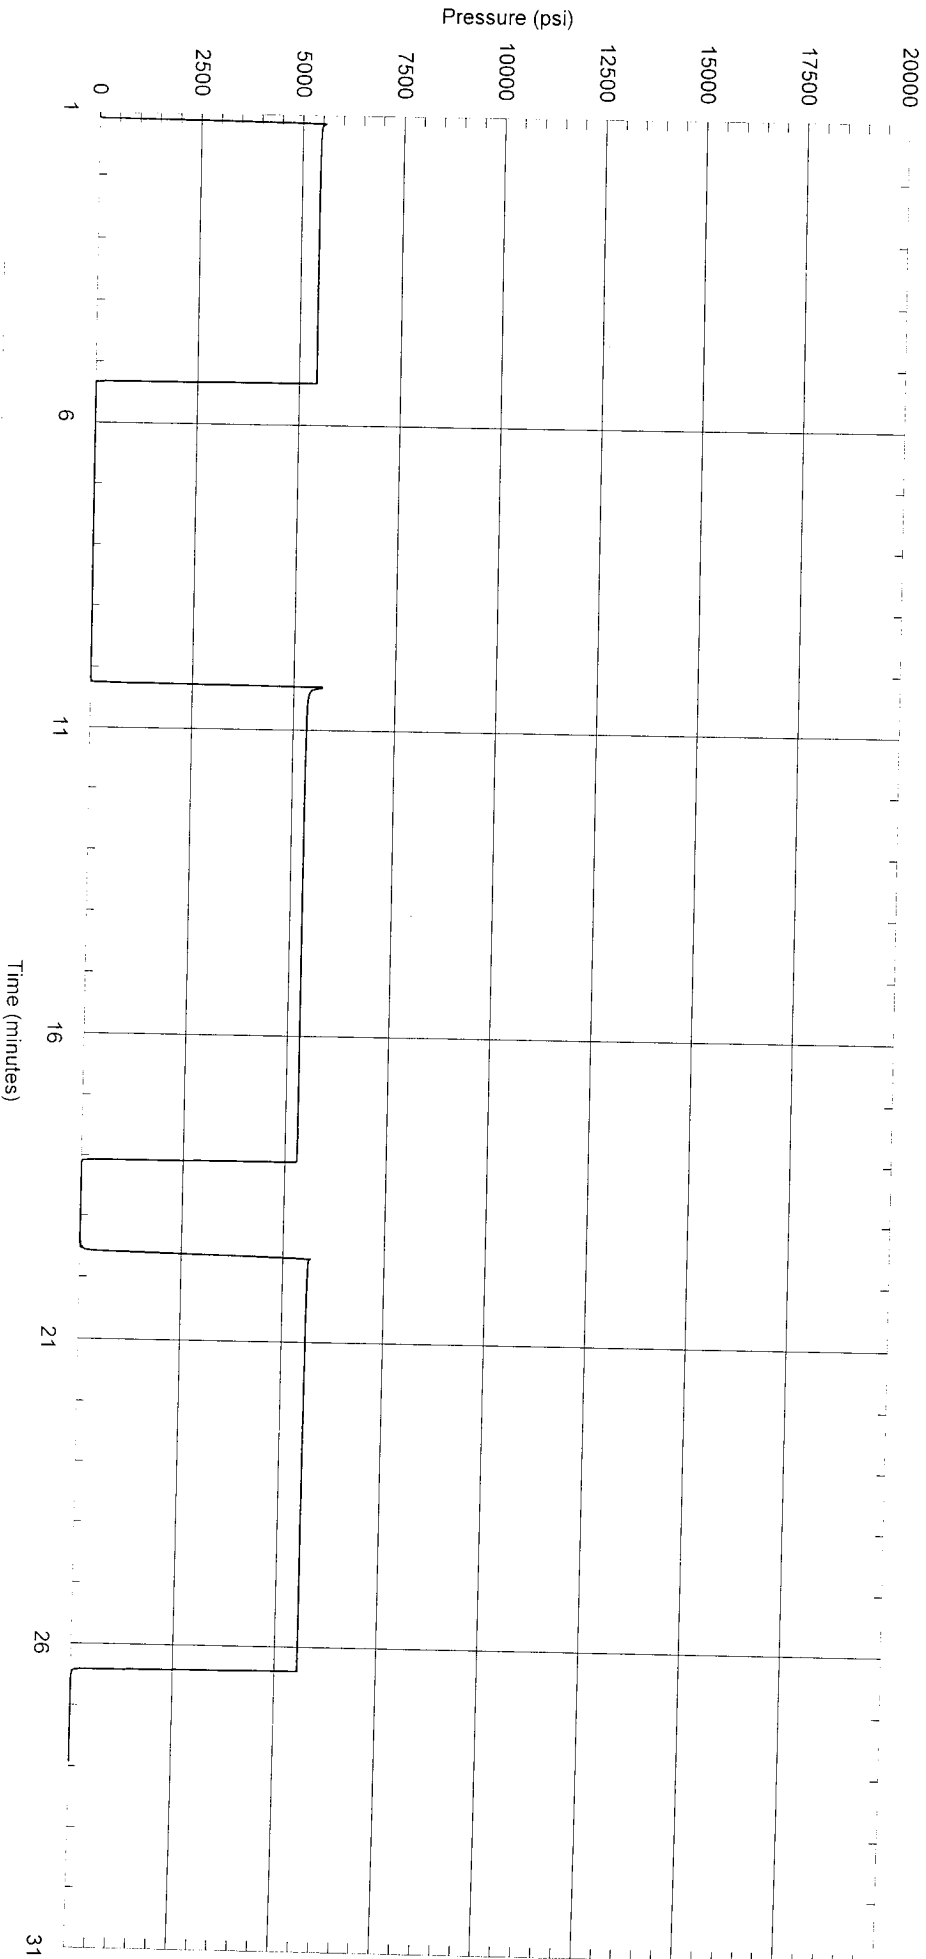

Caliber Energy Systems
2 9/16" Tartan Threaded Gate Valve
WO # 94483
CER 0417

Date: April 20, 2018
Work Order #: 94483
Serial #: CER-0417
Unit #:
A #:
Tested By: Mark Cummings