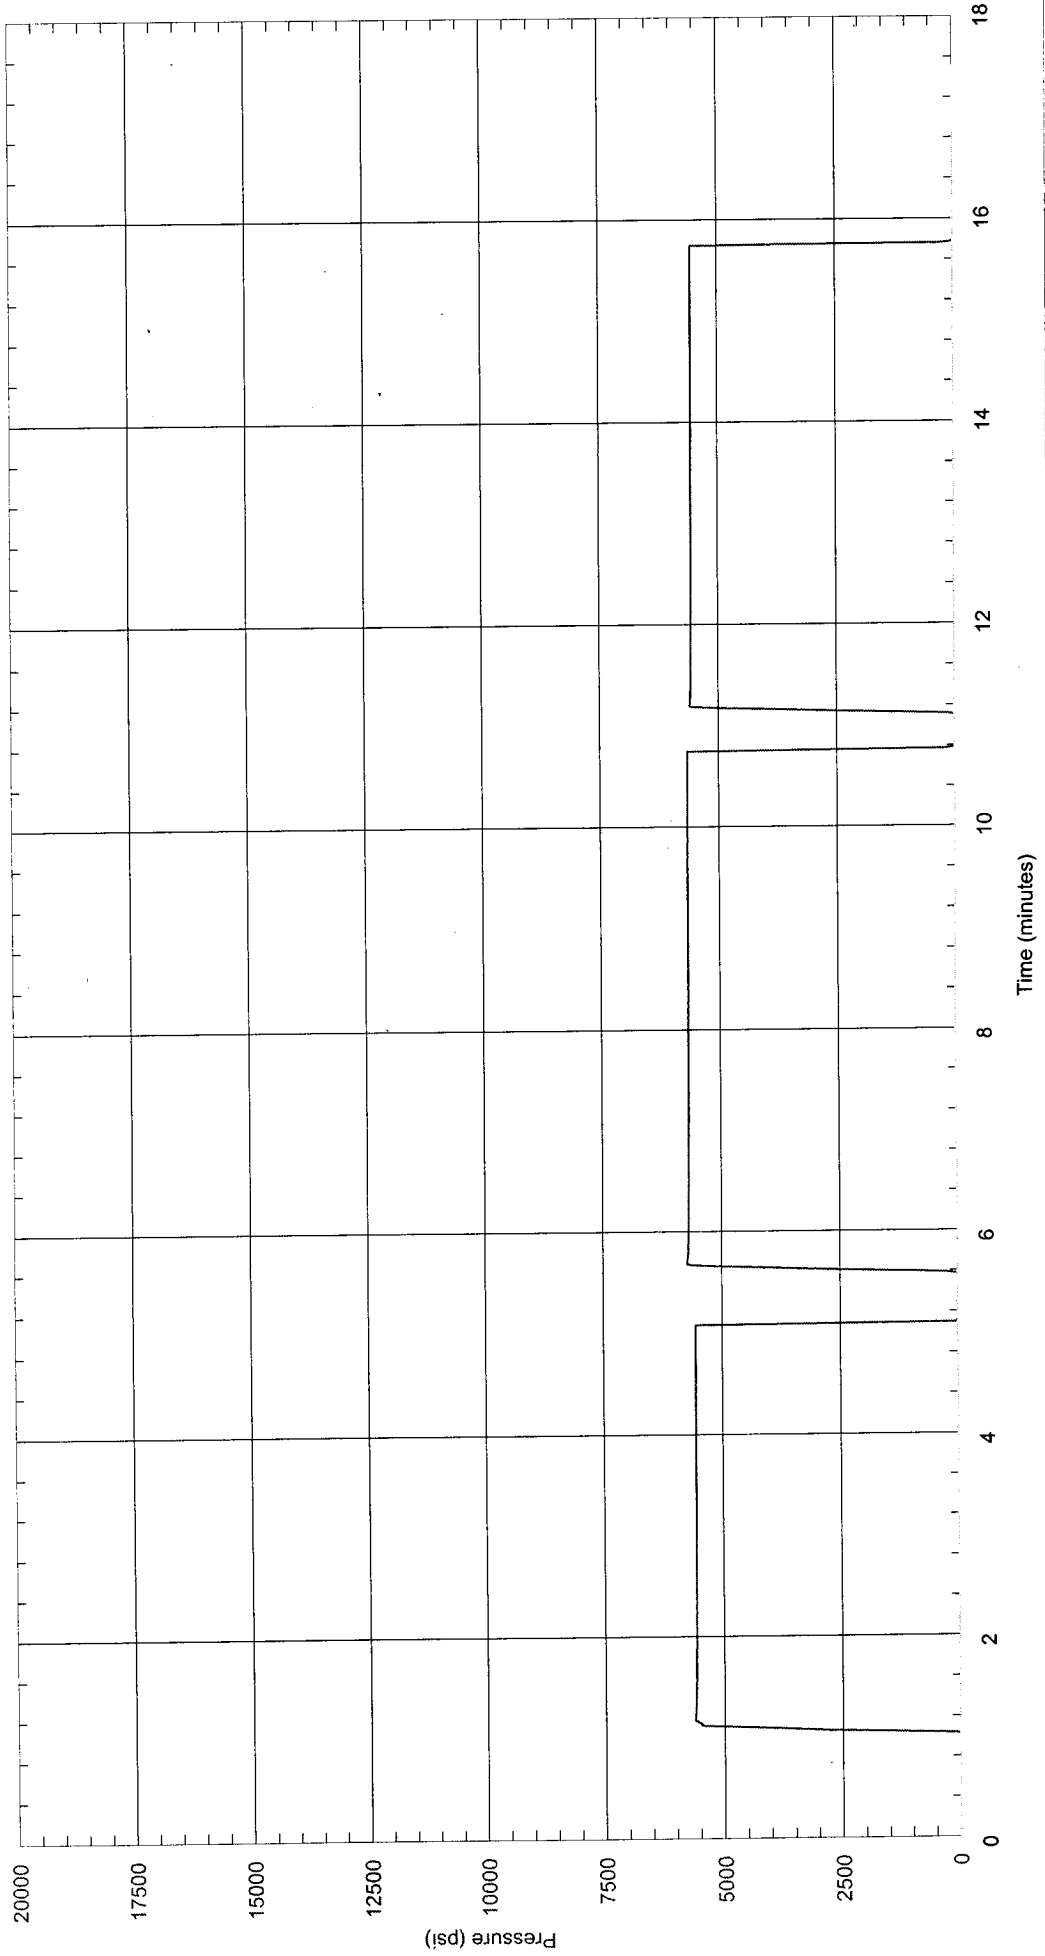

since 1988

Caliber Energy Systems
2 7/8" EUE D-Valve Safety IBOP Nace 5000 PSI
S/N CER-0424

Date: February 26, 2019 12:59:31 PM
Work Order #: 96412
Tested By: Mark Cummings