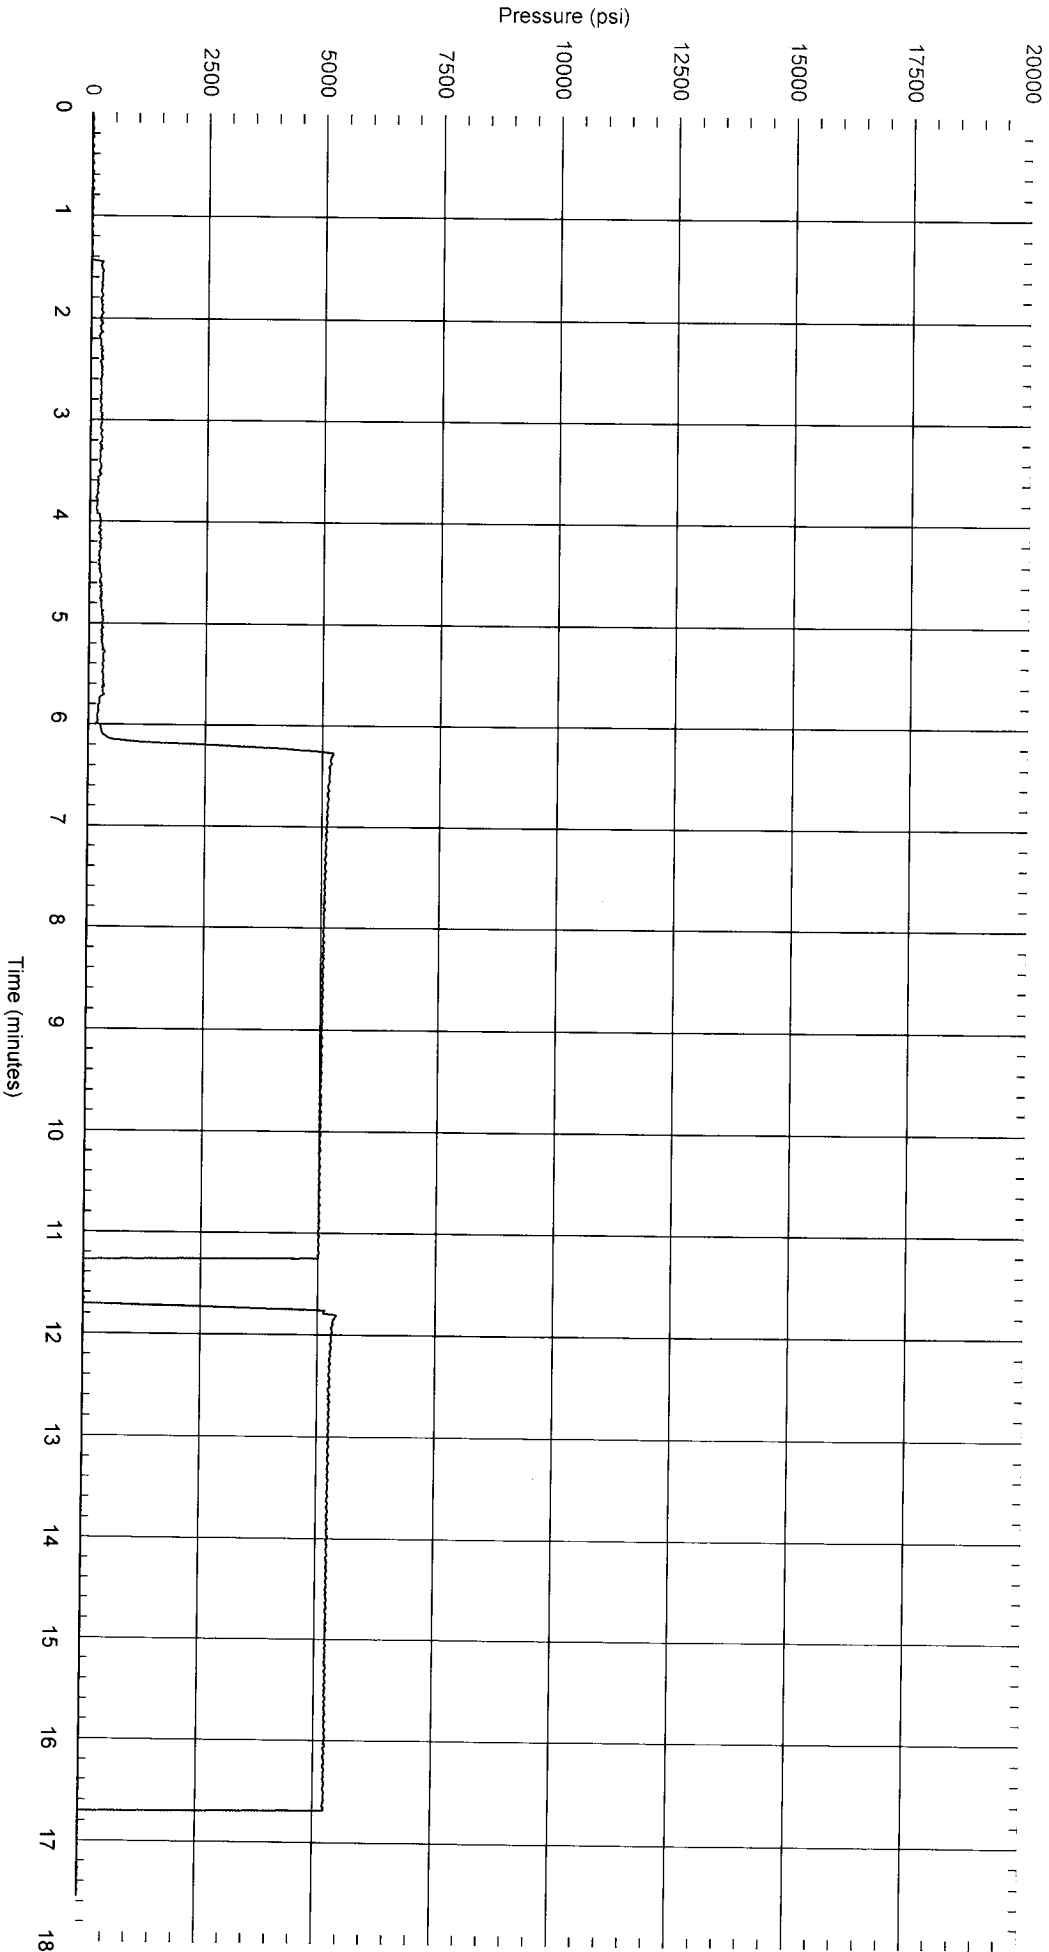

Caliber Energy Systems
2 9/16 WKM Flanged Gate Valve
S/N: VRS-1312

Date: March 29, 2019 01:13:06 PM
Work Order #: 96505
Tested By: Justin